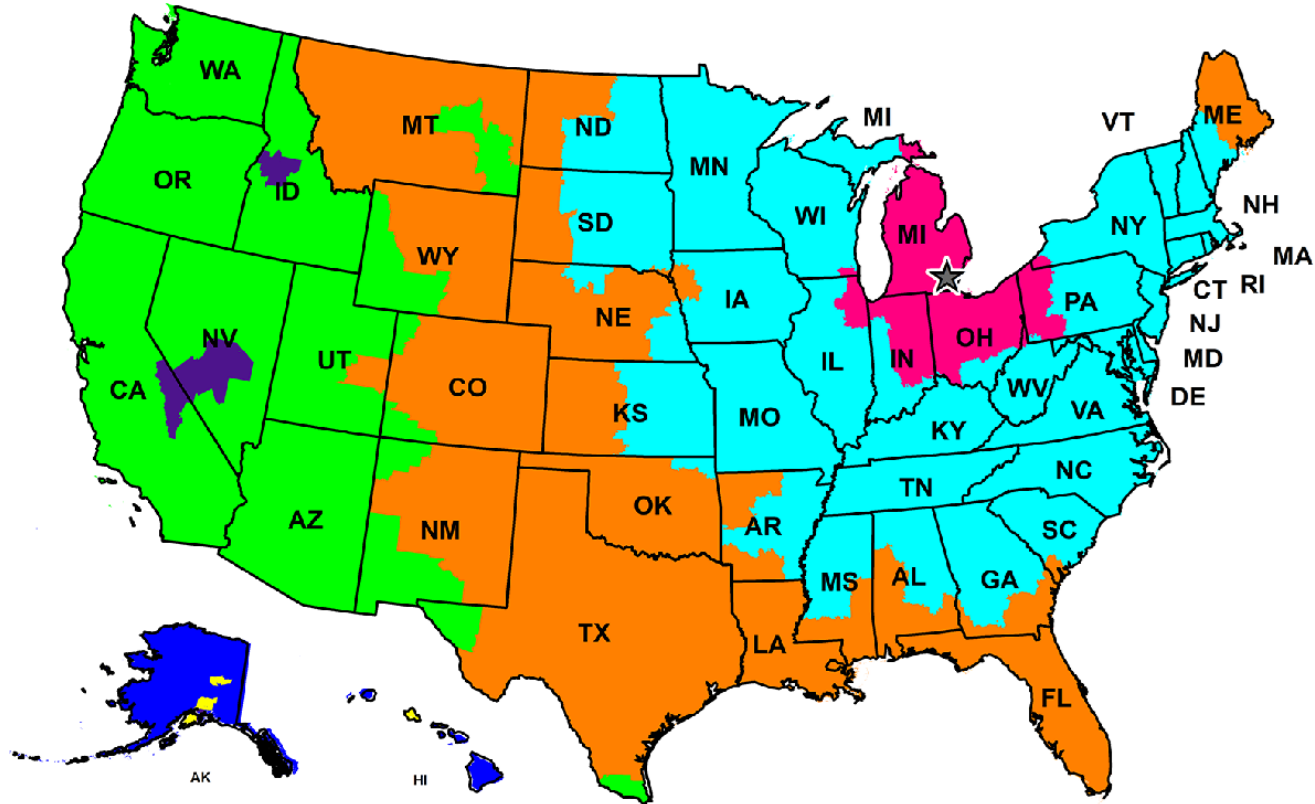

# Fedex ground time-in-transit map from LabExpress, MI, 48103

**When will your FedEx Ground shipment be scheduled for delivery?**